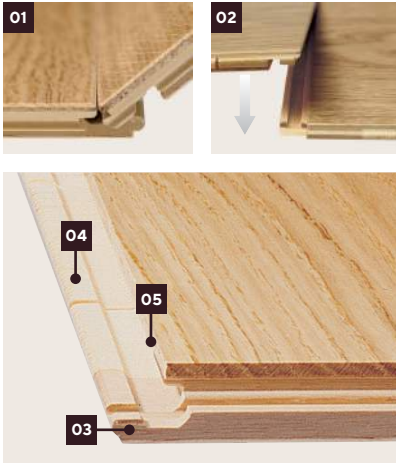

Weitzer Plank 2245 Plus

3-layer parquet

- Intelligent patented double-click system with the greatest interlocking power on the market. **(01)**
- Patented press-stud principle for simultaneous locking of the longitudinal and header joints in one movement **(02)**:
 - Fast and simple one-man assembly and disassembly
 - Can be completely adhered to the subfloor
- Header joint edge locking mechanism made from wood - completely free from plastic components and plasticizers **(03)**
- Support material made of wood with vertically arranged growth rings **(04)**
- Bevel on the longitudinal and header joints **(05)**
- Ideally suited to underfloor heating, as it can be completely adhered to the subfloor

Dimensions: 2245 x 193 x 14 mm

Overall thickness 14 mm with approx. 3,6 mm wear layer

Packing units

Unit	Package	Pallet
Contents	6 boards = 2,60 m ²	35 packages = 91,00 m ²
Dimensions	2,28 x 0,22 x 0,085 m	2,28 x 1,075 x 0,705 m
Weight	approx. 19,80 kg	approx. 702 kg
Edge profile for steps	Fixed length: 2,245 m; 40 Style, 58 Style and 30 Style Block: riser is delivered loose	